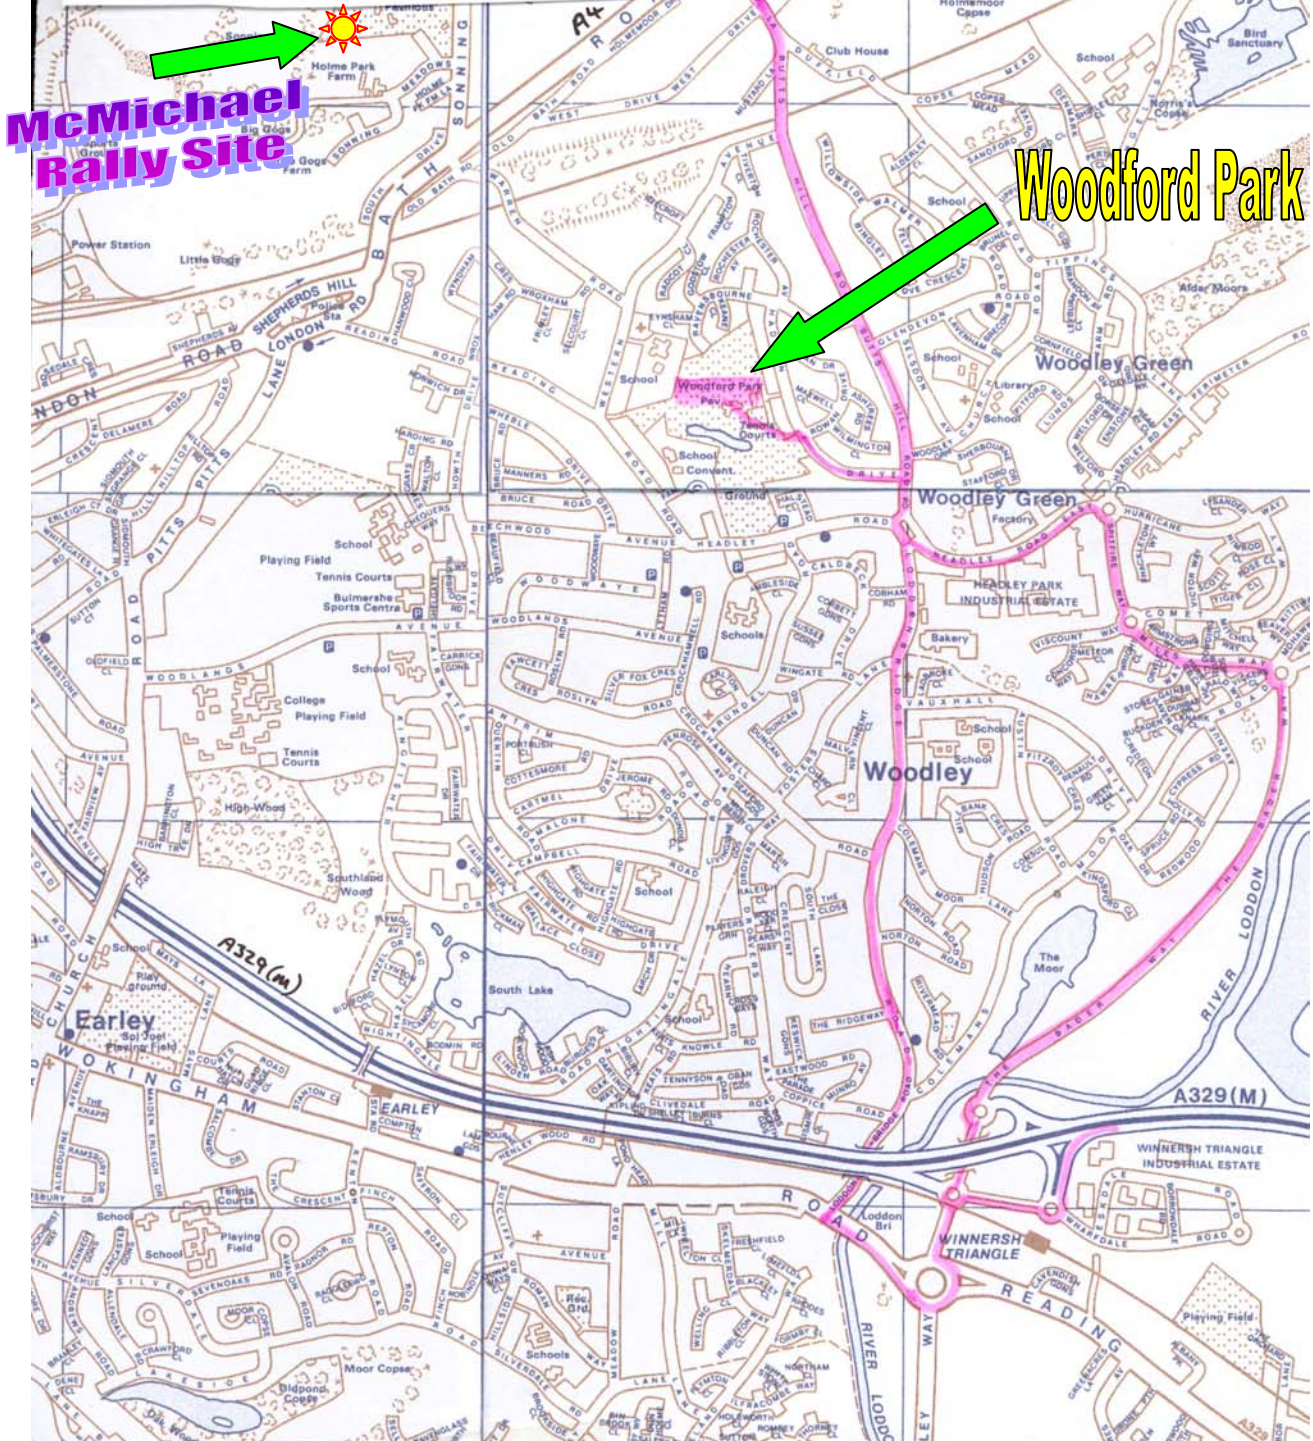

## at Woodford Park

The club meets in the Tea Room at Woodley Pavilion,  
Woodford Park, Haddon Drive, Woodley, Berkshire.  
Starting 8pm every second Thursday of the month.  
Ample Parking. Bar Facilities. GB2RD 145.675